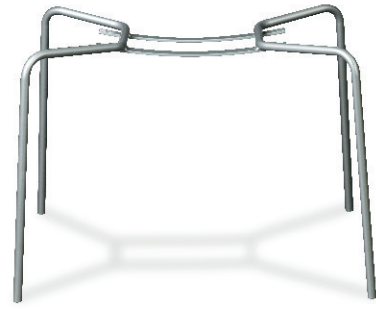

CODE:
D07.16.DE

HEIGHT	460 mm
WIDTH	640 mm
DEPTH	530 mm
WEIGHT	2,65 kg
PROFILE	ø16

frame colour

bl

alu

cr